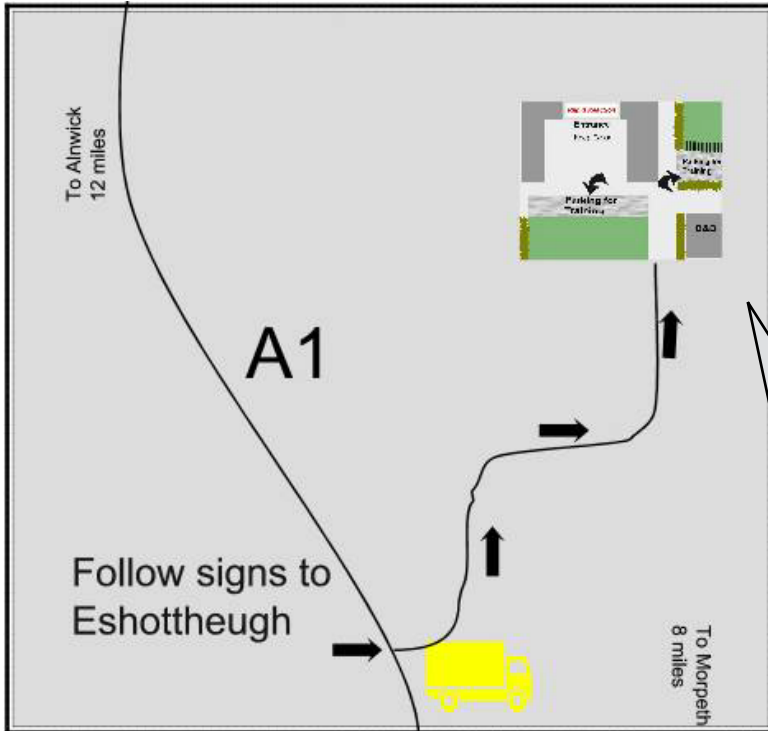

Rapid Reaction Ltd

Training and Event First Aid

Eshott Heugh Training Suite
Unit 4 Eshott Heugh Farm
Felton
Northumberland
NE65 9QH

Directions:

From A1 take turn marked **Eshottheugh**, there is often a yellow lorry parked at this junction.

Follow road right to the end and we're the middle unit..

Parking:

Please park where indicated on map and not in front of the units.

For an interactive map, please visit
www.rapidreaction.co.uk/location.html