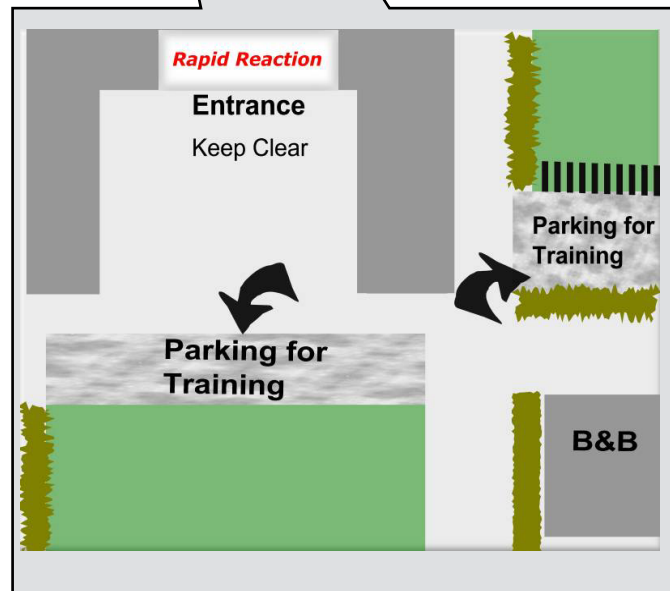

Rapid Reaction Ltd

Training and Event First Aid

Eshott Heugh Training Suite
Unit 4 Eshott Heugh Farm
Felton
Northumberland
NE65 9QH

Directions:

From A1 take turn marked **Eshottheugh**, there is often a yellow lorry parked at this junction.

Follow road right to the end and we're the middle unit..

Parking:

Please park where indicated on map and not in front of the units.

For an interactive map, please visit
www.rapidreaction.co.uk/location.html